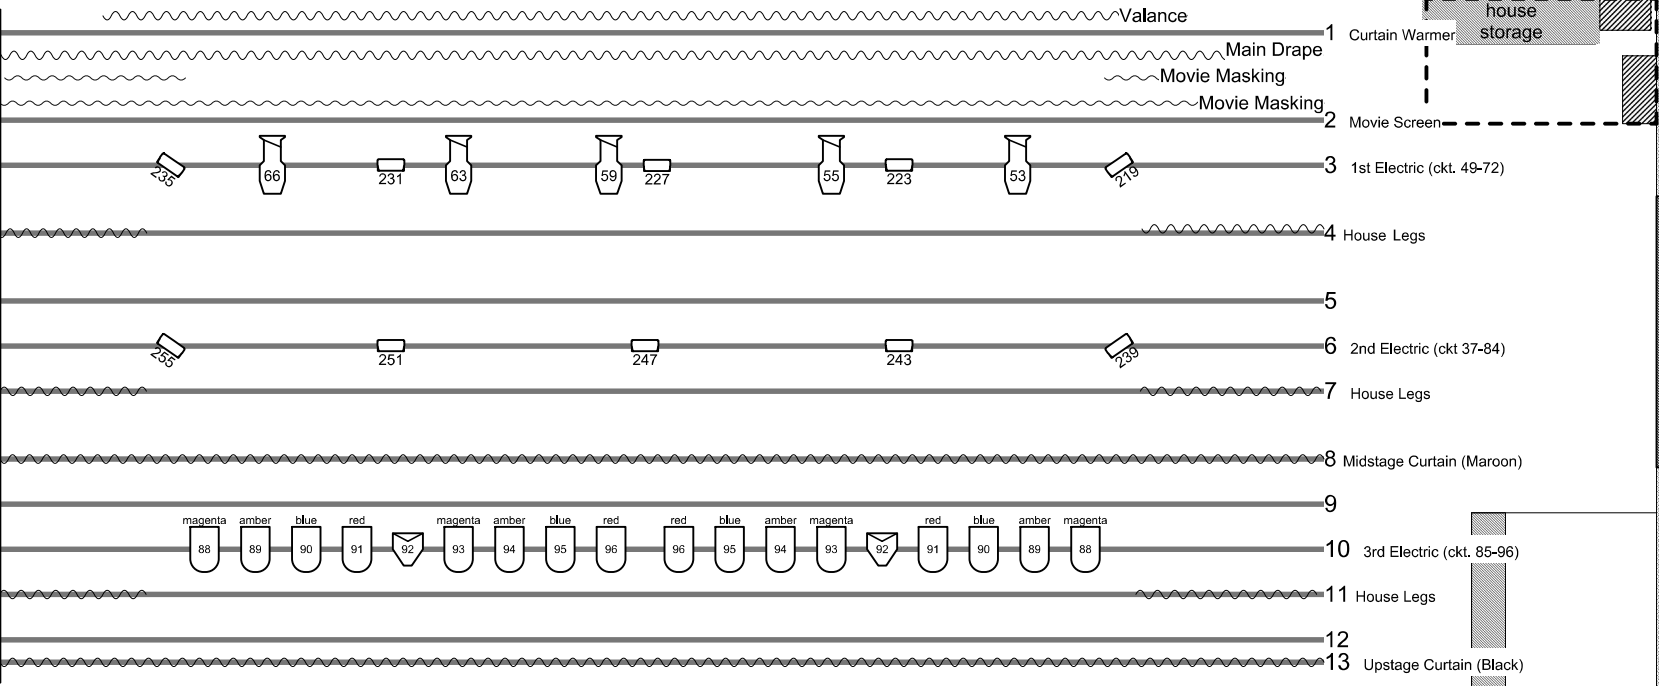

FOH Electric  
 1.5" Pipe (ckt 1-24)  
 Ladder Access Only  
 59' 9" from Proscenium  
 Elevation 27' 8.5"

Vertical Lighting Pipe  
 8 Circuits Available

**COLORDash**  
 Par Quad 18

Source 4 19  
 @ 750w

Source 4 Jr.  
 26 @ 575w

Source 4 Par  
 WFL @  
 575w

PAR64 MFL  
 @ 1kw

house storage

Valance

1 Curtain Warmer

Main Drape

Movie Masking